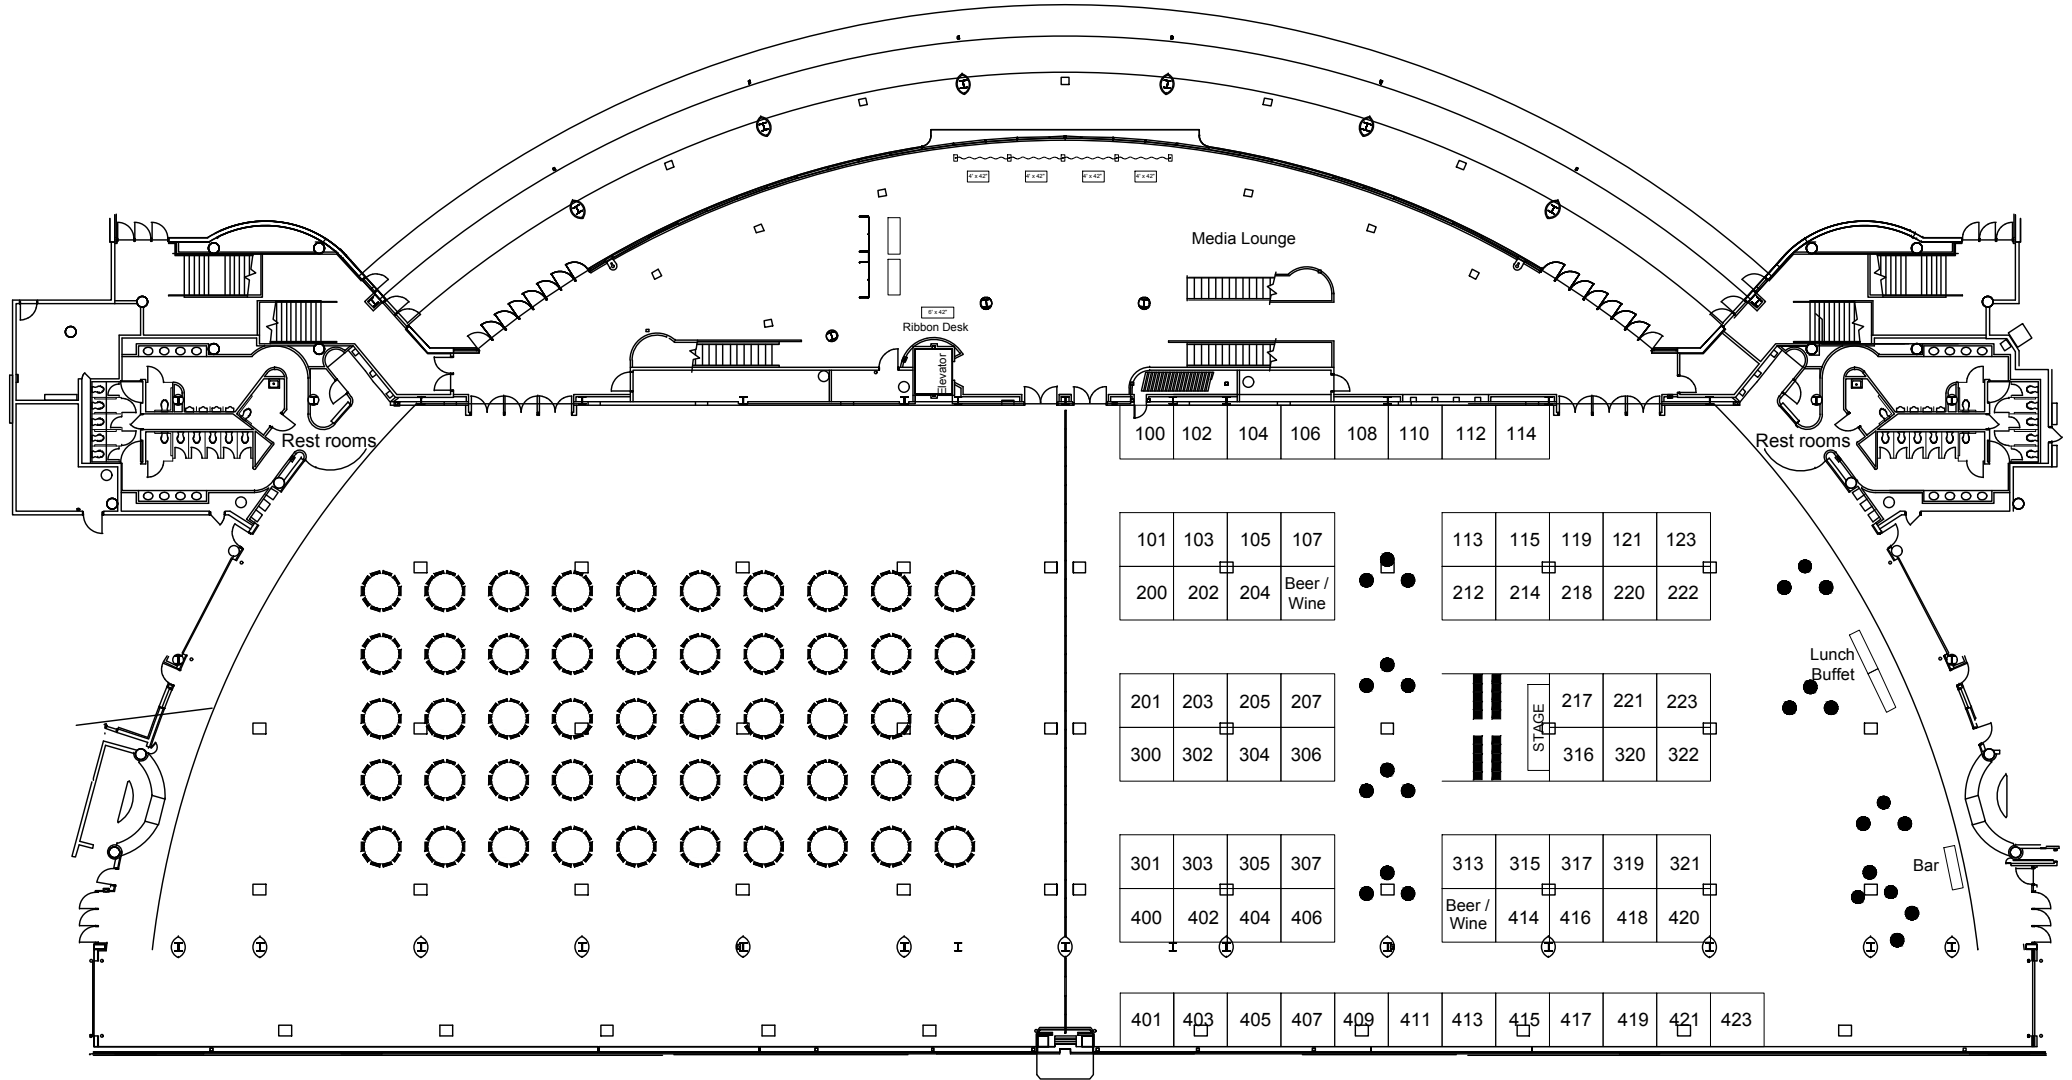

Dairy Strong 2018
 January 17-18, 2018
 Monona Terrace, Exhibit Halls A & B

~~ Lake Monona ~~

(71) 10' x 10' Booths
 (50) 72" round Tables

	Name: Dairy Strong 2018	
	REFERENCE: 2180109	
	Drawing by: AA	Revision: fp1
	Date: 11/30/2017	