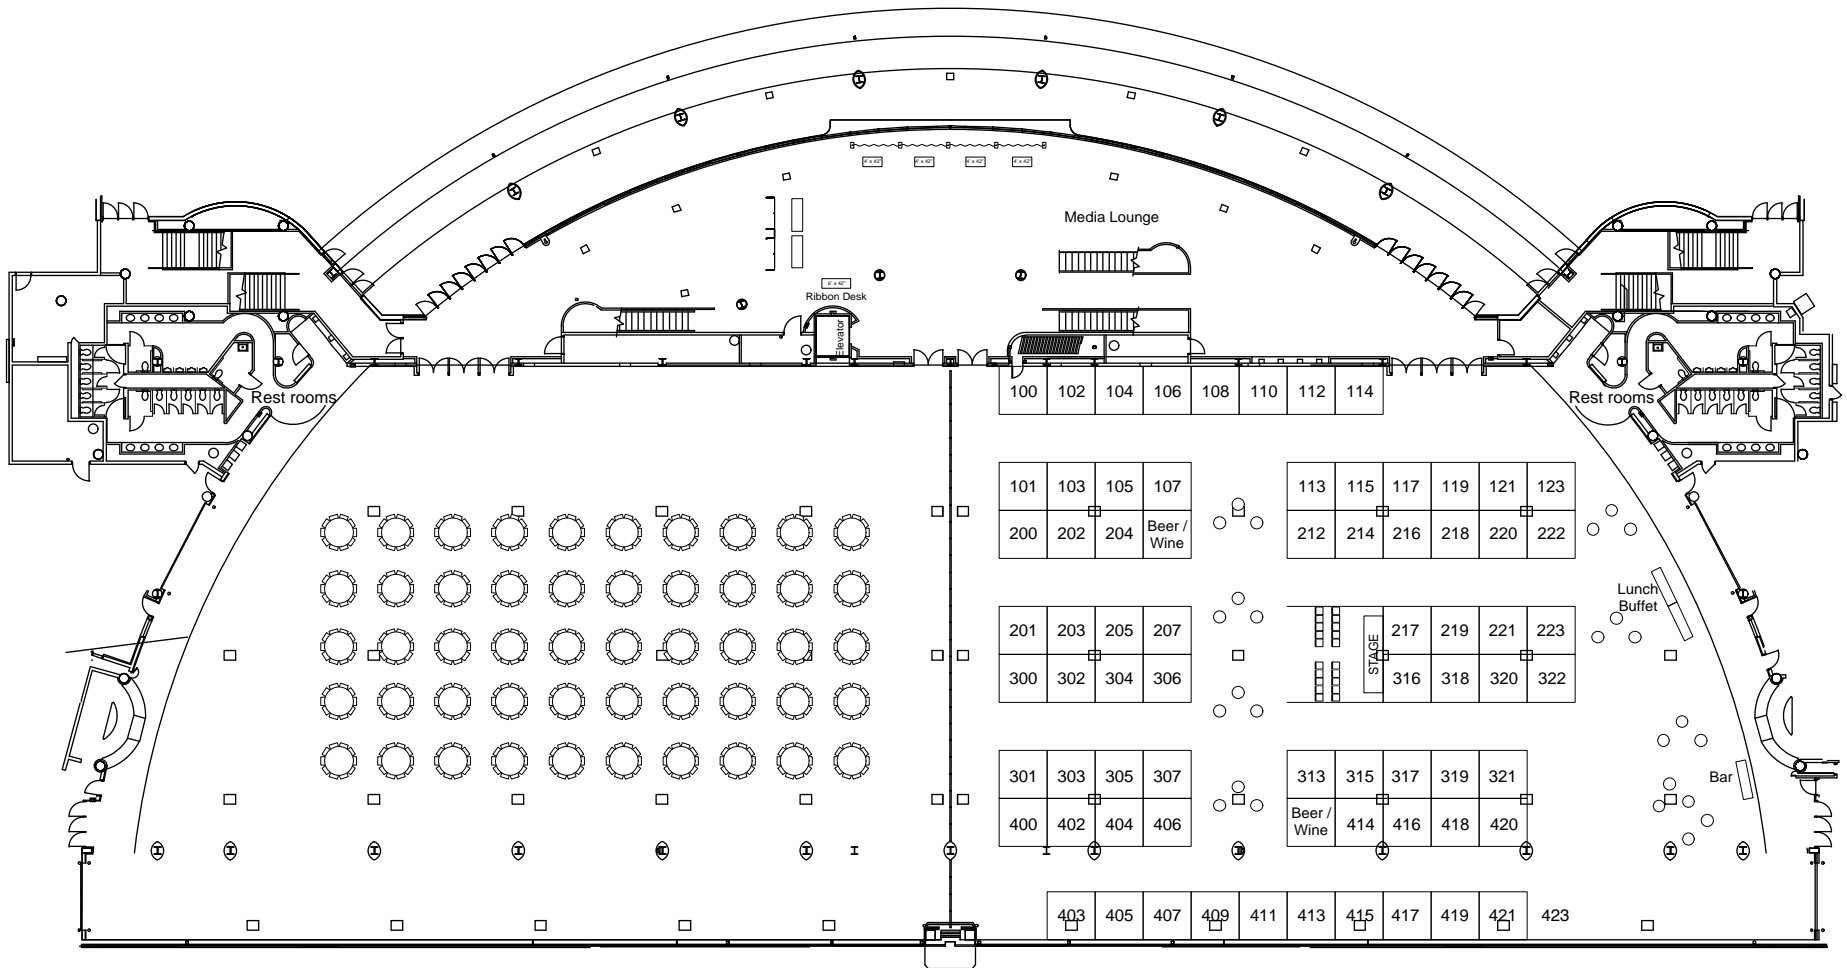

Dairy Strong 2017

January 17-19, 2017
 Monona Terrace, Exhibit Halls A & B

-- Lake Monona --

(73) 10' x 10' Booths
 (50) 72" round Tables

VALLEY 	Name Dairy Strong 2017	
	Reference 2170109	
	Drawn By MM	Revision fp4
	Date 12/14/2016	